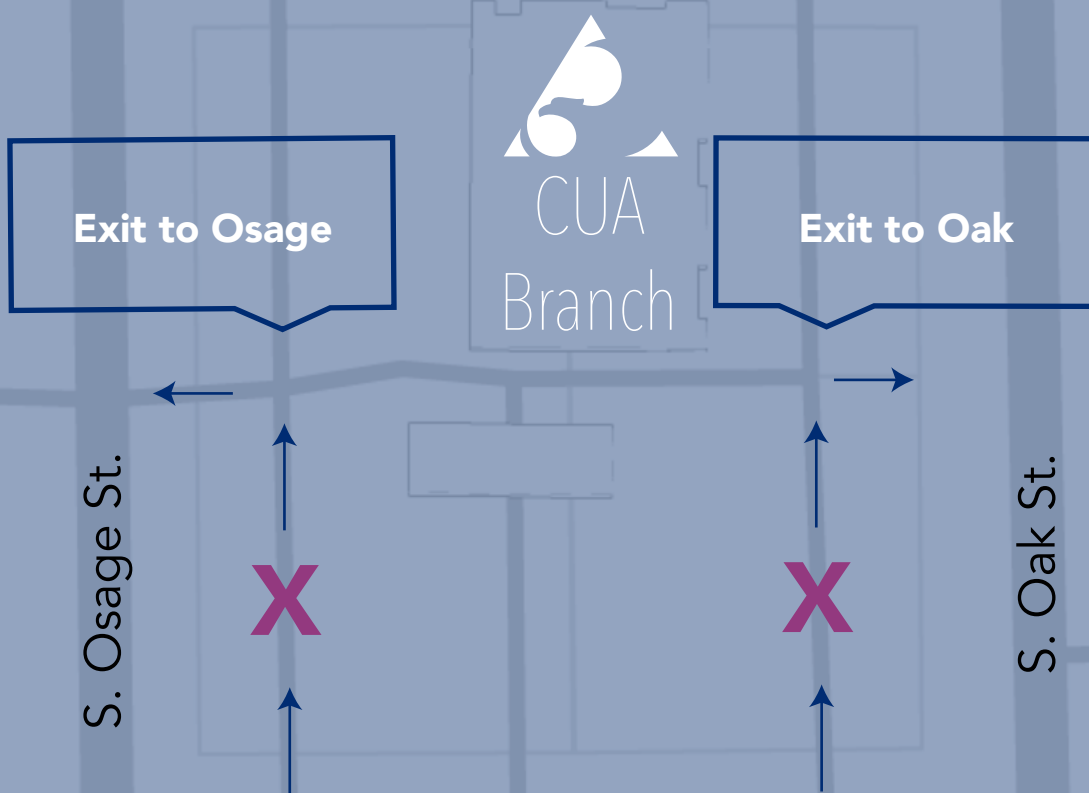

2022 Credit Union of America

Shred Day Map

711 W. Douglas Ave. Wichita, KS

9.17.22 Noon - 3 pm

Members Only

W. Douglas Ave.

Exit to Osage

Exit to Oak

S. Osage St.

S. Oak St.

W. Texas Ave.

East Bound Traffic
Enter Here

West Bound Traffic
Enter Here